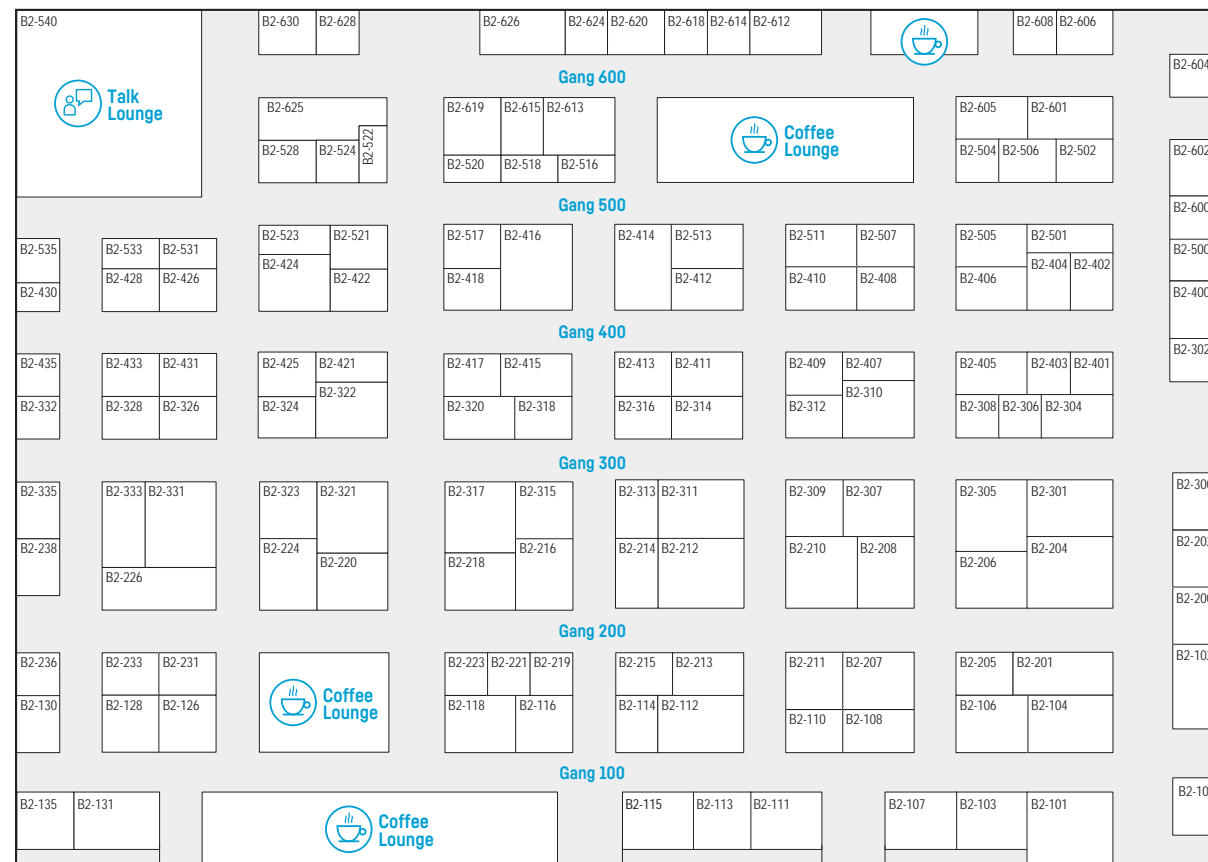

Messe Friedrichshafen
5. + 6. April 2022

all about 
automation
friedrichshafen

Halle B2

-  Info Counter
-  Media Corner
-  Coffee Lounge
-  Talk Lounge
-  Toiletten
-  Jobboard
-  Garderobe

Übergang
B1/B2